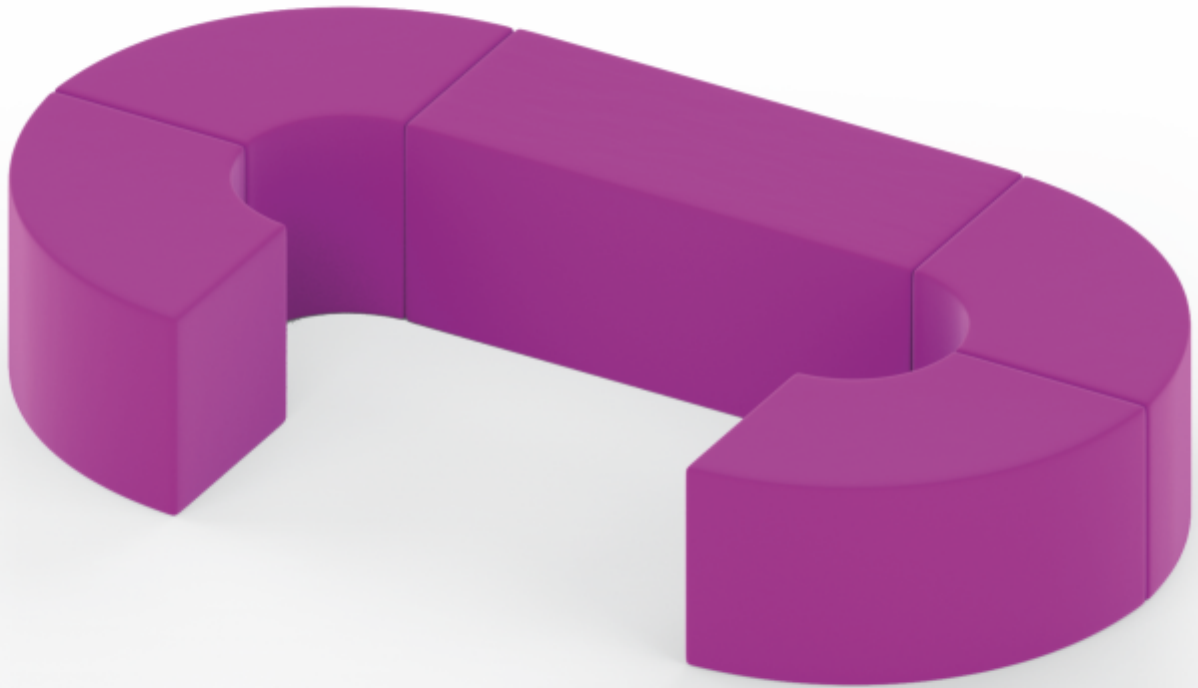

Seating Set - Crab Sofa

2HBC1B

- Includes 2 Half-Cylinder Display Benches and 1 Bench all with your custom designs
- Pink foam material inside
- Dense enough to sit on but light enough to move around and stuck
- Water resistant Polyester cover with custom print on all surfaces
- Cover encloses foam using zippers or velcro and can easily be exchanged
- Great for coworking spaces, offices and other areas needing stylish lightweight seating

Seating Set - The Lobby Sofa

4QD1B

- Includes 4 Quarter-Cylinder Display Benches and 1 Bench all with your custom designs
- Pink foam material inside
- Dense enough to sit on but light enough to move around and stuck
- Water resistant Polyester cover with custom print on all surfaces
- Cover encloses foam using zippers or velcro and can easily be exchanged
- Great for coworking spaces, offices and other areas needing stylish lightweight seating