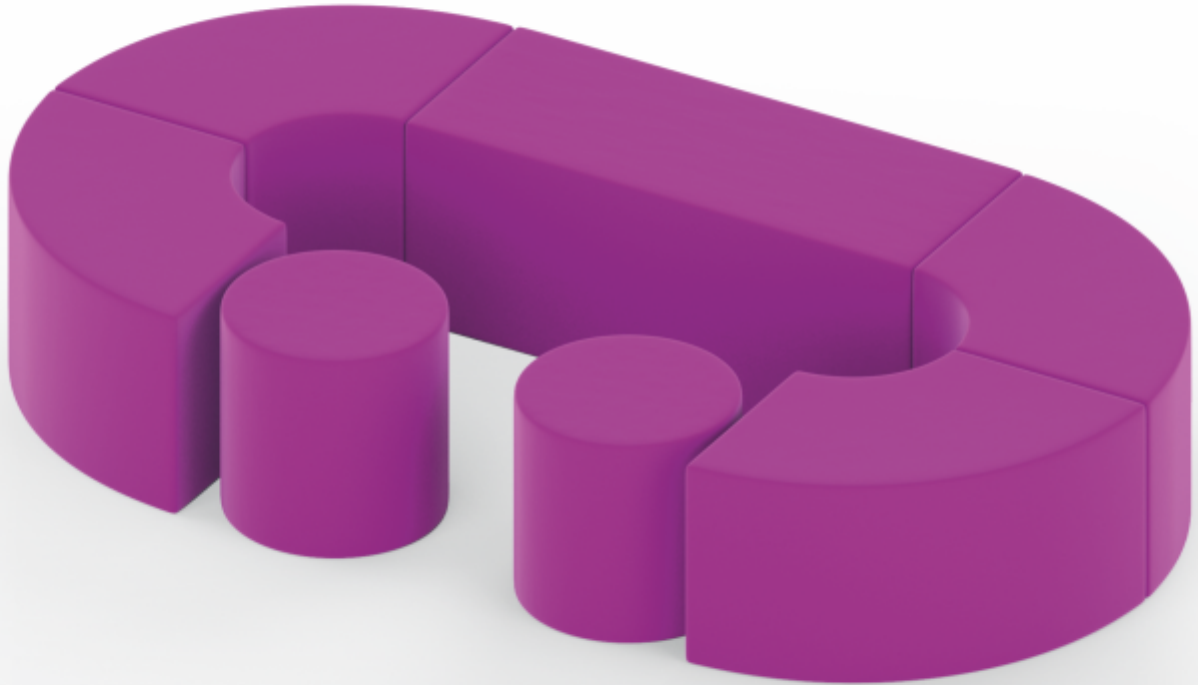

Seating Set - The Lobby Sofa

4QD1B

- Includes 4 Quarter-Cylinder Display Benches and 1 Bench all with your custom designs
- Pink foam material inside
- Dense enough to sit on but light enough to move around and stuck
- Water resistant Polyester cover with custom print on all surfaces
- Cover encloses foam using zippers or velcro and can easily be exchanged
- Great for coworking spaces, offices and other areas needing stylish lightweight seating

Seating Set - The Lobby Sofa

4QD1B2C

- Includes 4 Quarter-Cylinder Display Benches, 1 Bench and two Cylinders all with your designs
- Pink foam material inside
- Dense enough to sit on but light enough to move around and stuck
- Water resistant Polyester cover with custom print on all surfaces
- Cover encloses foam using zippers or velcro and can easily be exchanged
- Great for coworking spaces, offices and other areas needing stylish lightweight seating

Apple Cube

Foam core
Polyester cover
Dimensions: 17.75"

Corn Cube

Foam core
Polyester cover
Dimensions: 17.75"

Love Cube

Foam core
Polyester cover
Dimensions: 17.75"

Heeloween Cube

Foam core
Polyester cover
Dimensions: 17.75"