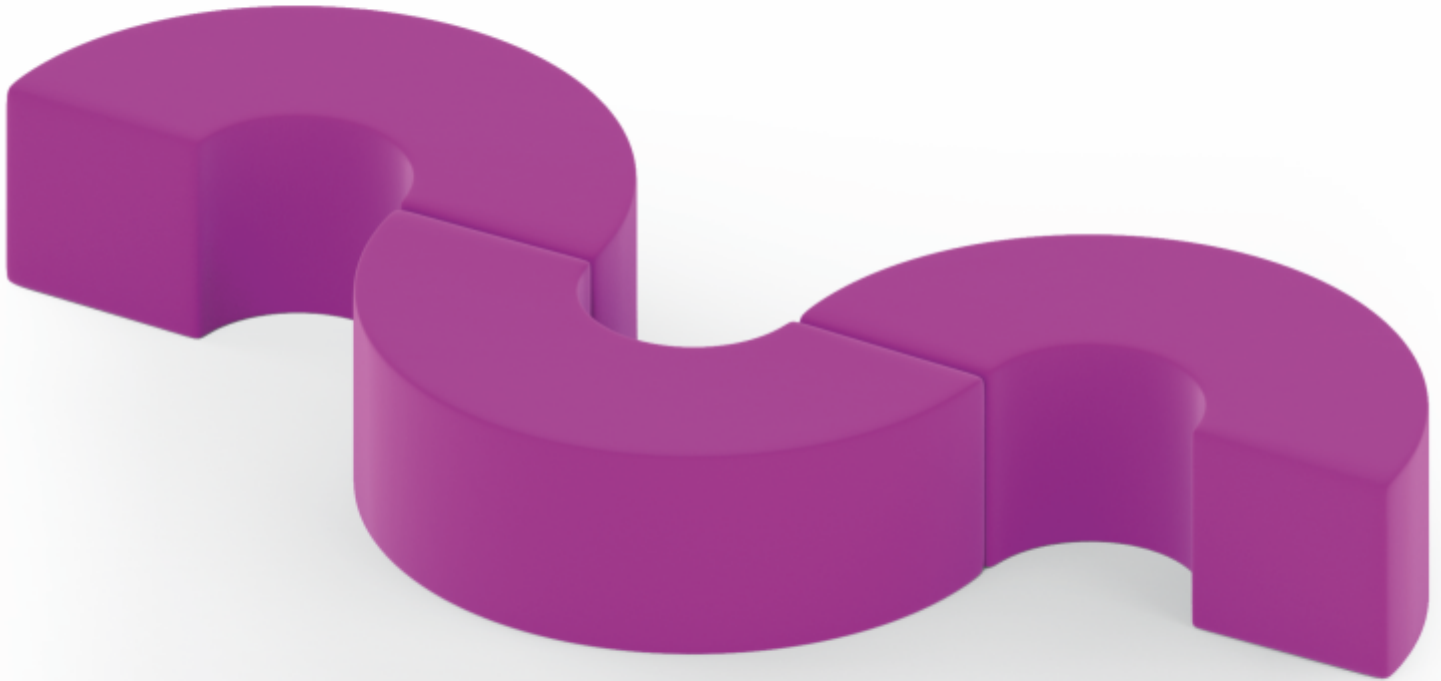

Seating Set - Wave Sofa

3HD

- Includes 3 Half-Donut Display Benches all with your custom designs
- Pink foam material inside
- Dense enough to sit on but light enough to move around and stuck
- Water resistant Polyester cover with custom print on all surfaces
- Cover encloses foam using zippers or velcro and can easily be exchanged
- Great for coworking spaces, offices and other areas needing stylish lightweight seating