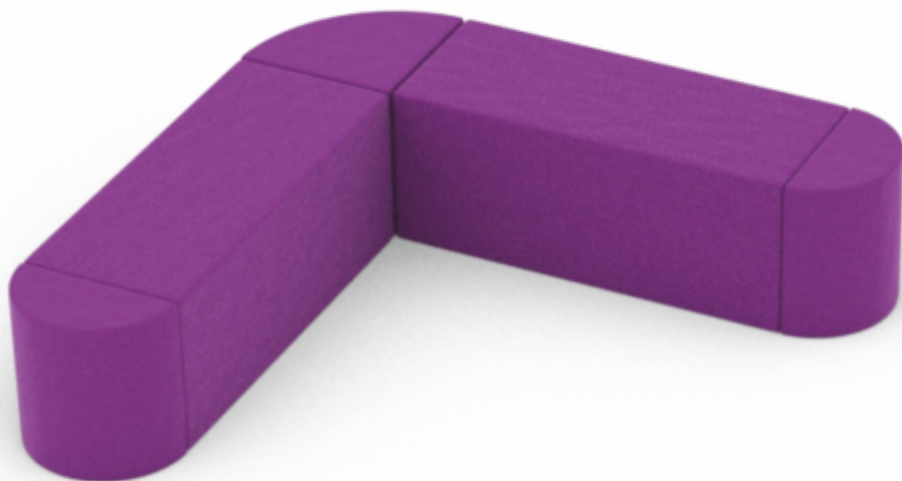

**Build any
composition.**