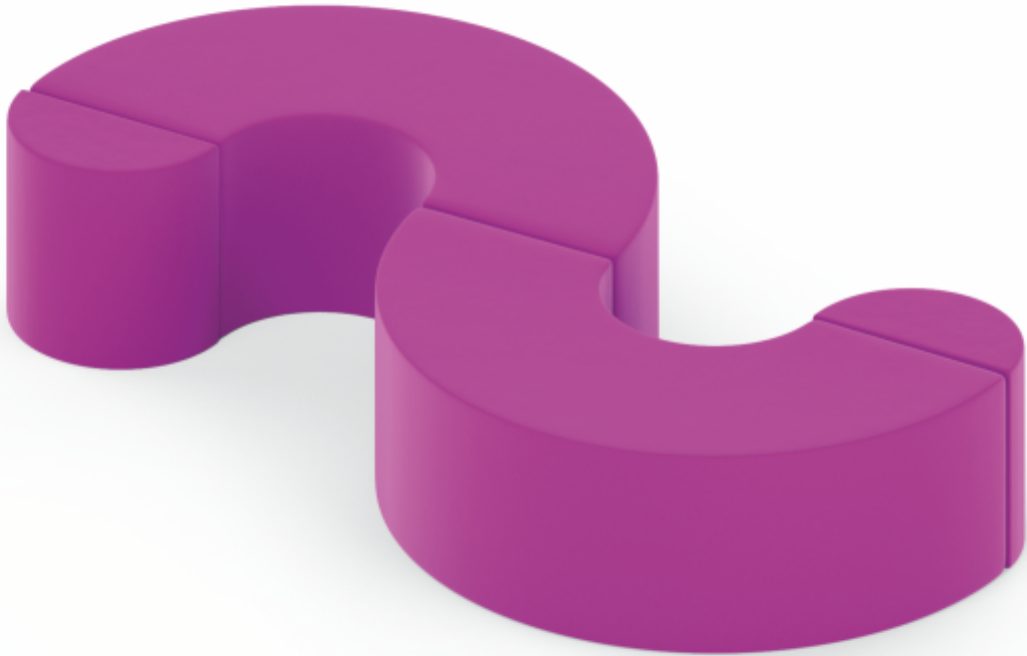

PSCube set for Eureka Heights

for more information, visit or page at eh.pscube.com
or simply scan QR-code on this page.

SETS AND BUNDLES

Seating Set - S Shaped Sofa

2HD2HC

- Includes 2 Half-Donut Display Benches and 2 Half-Cylinders all with your custom designs
- Pink foam material inside
- Dense enough to sit on but light enough to move around and stuck
- Water resistant Polyester cover with custom print on all surfaces
- Cover encloses foam using zippers or velcro and can easily be exchanged
- Great for coworking spaces, offices and other areas needing stylish lightweight seating

Seating Set - Snake Sofa

3CU2HD

- Includes 2 Half-Donut Display Benches and 3 PSCubes with your personal designs
- Pink foam material inside
- Dense enough to sit on but light enough to move around and stuck
- Water resistant Polyester cover with custom print on all surfaces
- Cover encloses foam using zippers or velcro and can easily be exchanged
- Great for coworking spaces, offices and other areas needing stylish lightweight seating