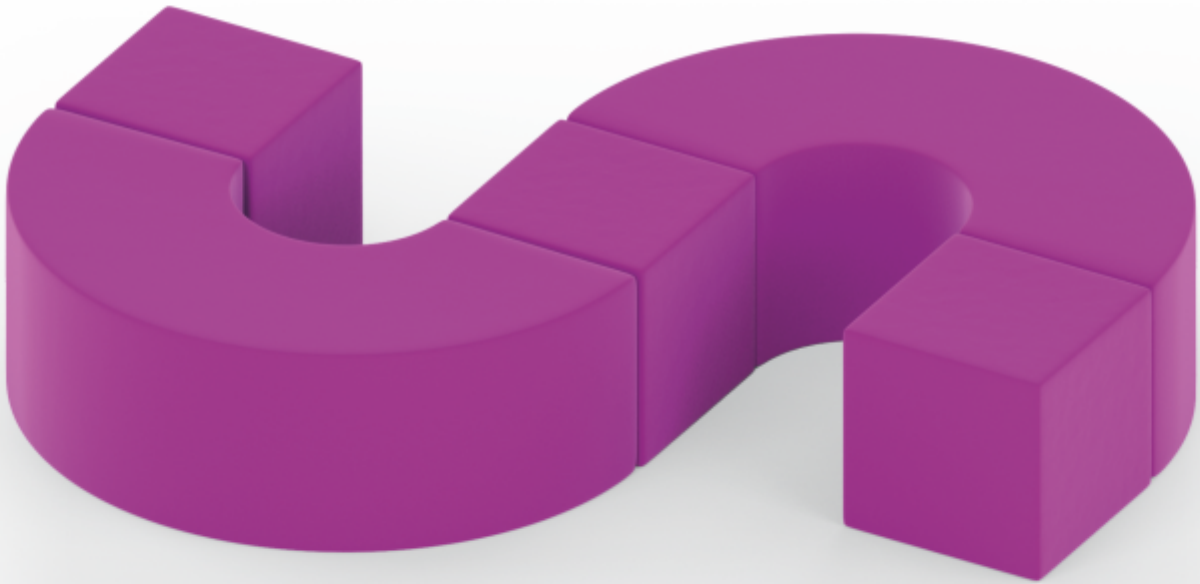

Seating Set - Snake Sofa

3CU2HD

- Includes 2 Half-Donut Display Benches and 3 PSCubes with your personal designs
- Pink foam material inside
- Dense enough to sit on but light enough to move around and stuck
- Water resistant Polyester cover with custom print on all surfaces
- Cover encloses foam using zippers or velcro and can easily be exchanged
- Great for coworking spaces, offices and other areas needing stylish lightweight seating